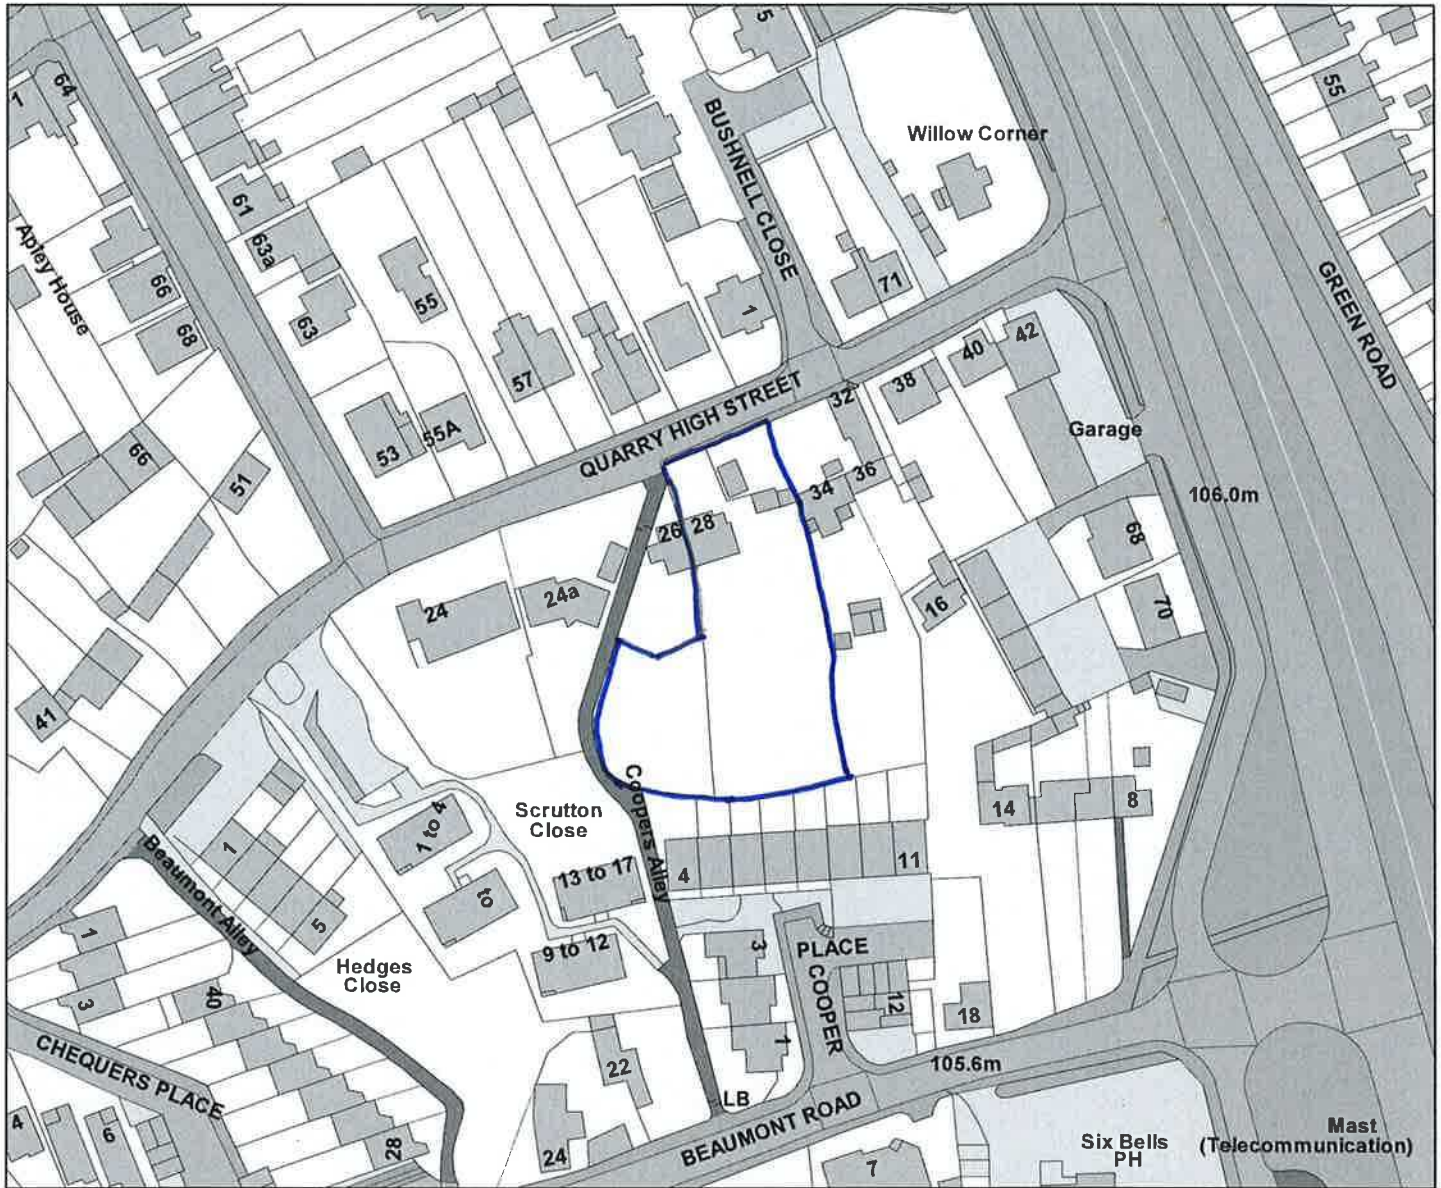

# Appendix 1

## 28 Quarry High Street, Headington Quarry, Oxford

### Legend

© Crown Copyright and database right 2011. Ordnance Survey 100019348.

Scale: 1:1250

Organisation	Not Set
Department	Not Set
Comments	
Date	01 August 2012
SLA Number	Not Set

This page is intentionally left blank